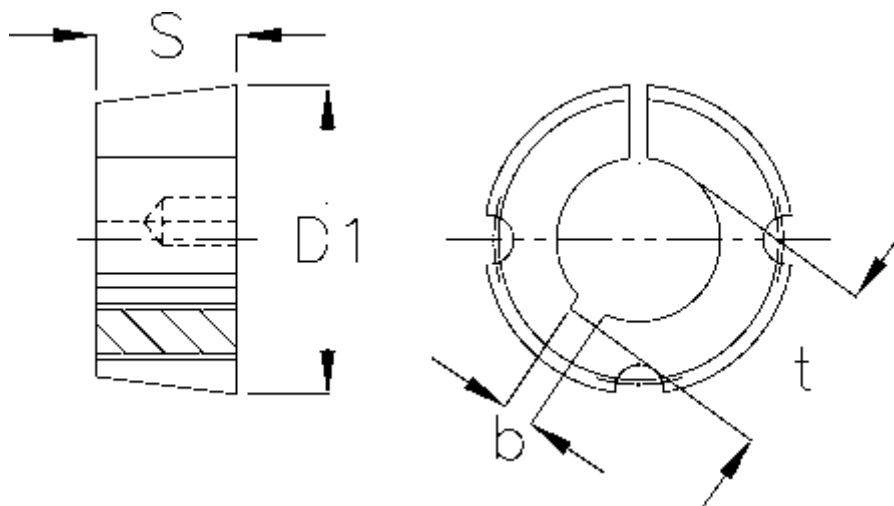

Article number: 6160401610030

Description: Taper bush 1610 bore $\varnothing 30$ mm

Measures

b	= 8
Bore	= 30
Bush type	= 1610
D1	= 57
S	= 25,4
Screw size	= 3/8 x 5/8"
t	= 33.3
Transmission moment	= 486